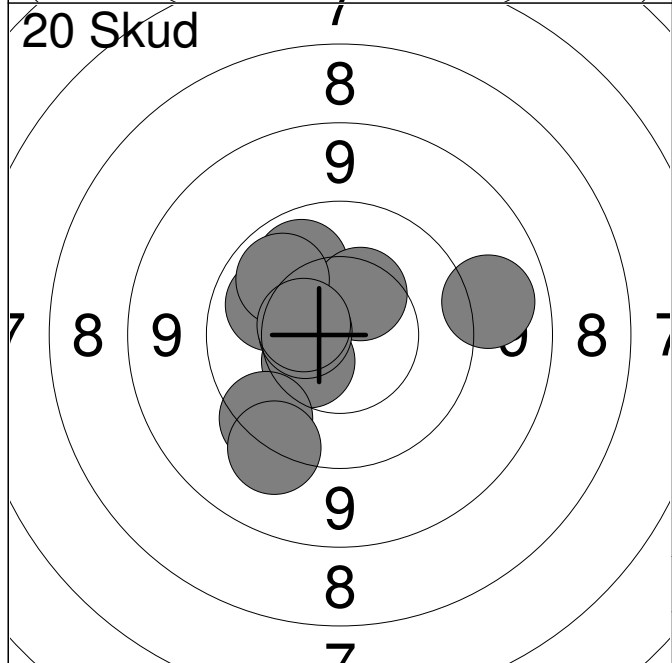

11:	10.0	↗
12:	10.5	↙
13:	9.6	↙
14:	9.4	↙
15:	10.1	↗
16:	10.4	↗
17:	10.5	↙
18:	10.0	↗
19:	10.5	↙
20:	9.1	→
Serie		97.0
Total		195.0